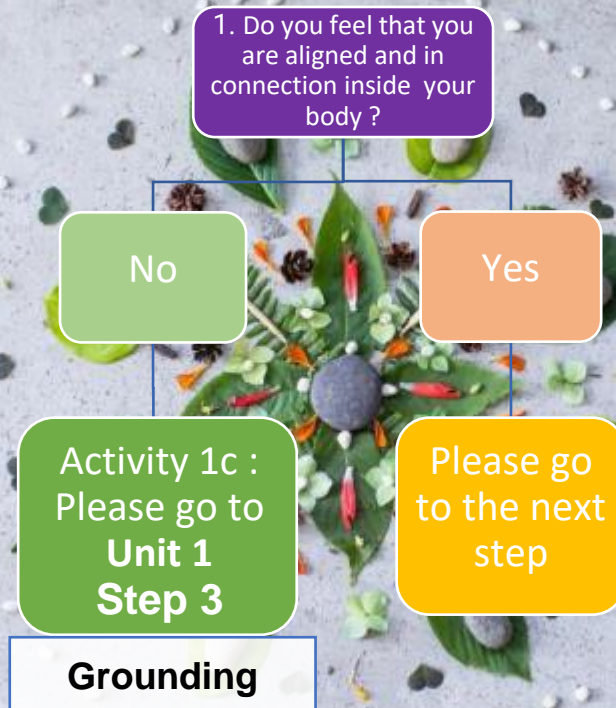

1 – Body Empathy